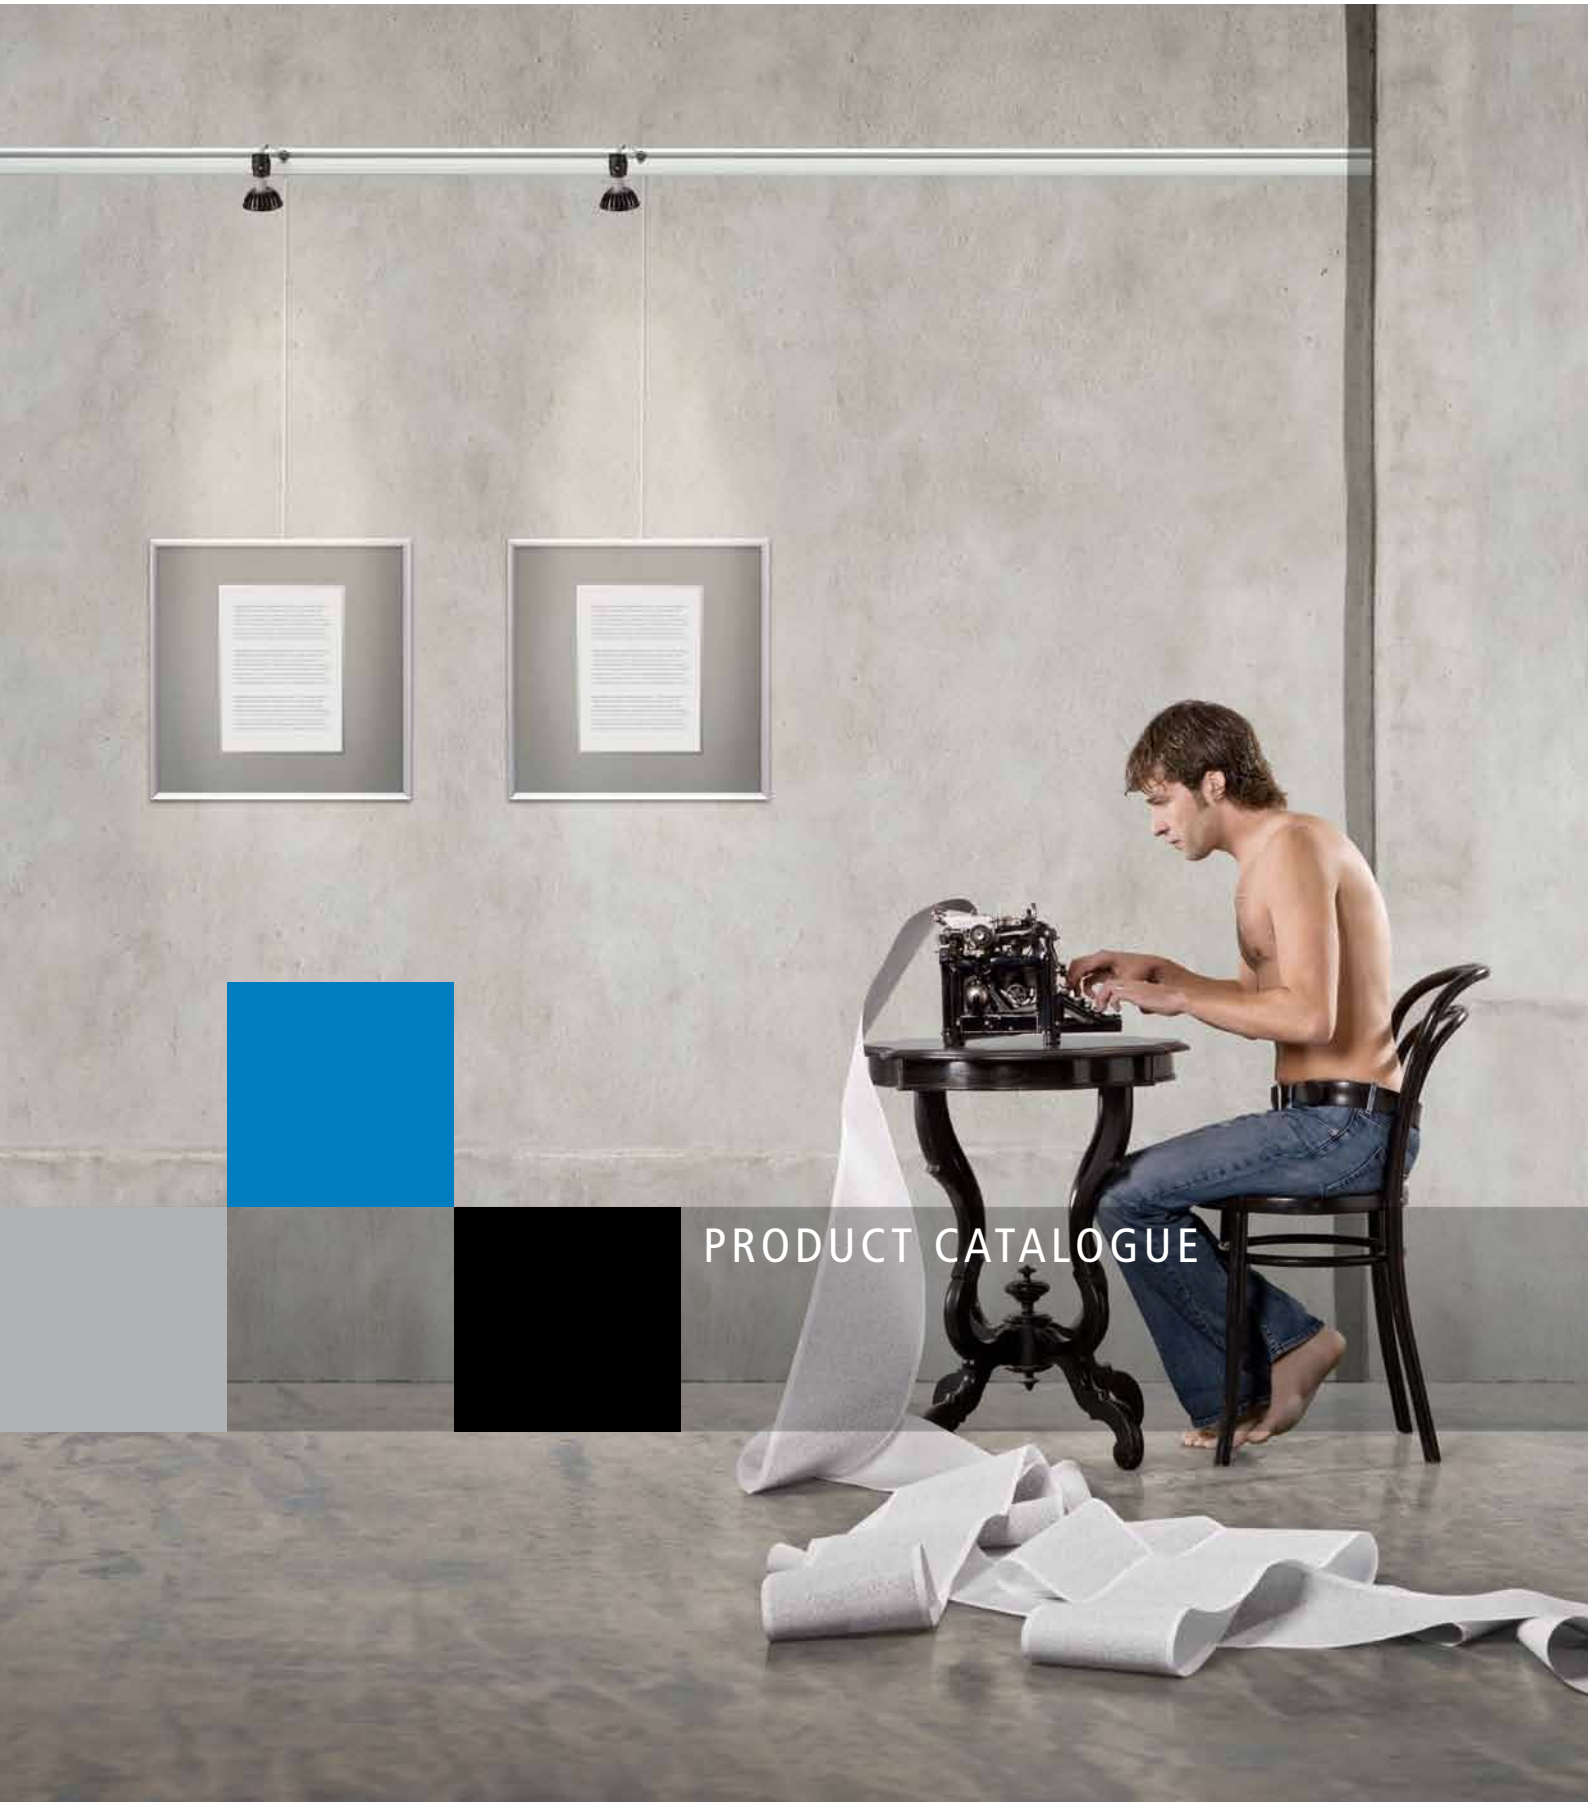

STATE OF THE ART HANGING SYSTEMS

PRODUCT CATALOGUE