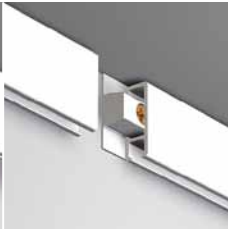

CLICK RAIL

Integrating a flexible hanging system into your home interior is easily and quickly done with the Click Rail. In three simple steps, the rail is fastened to the wall; by hanging or sliding the wires into the rail with optional picture hooks, you create a flexible suspension of your decorations. When you choose the Primer finish of the Click Rail, you can paint it in the same colour as the wall.