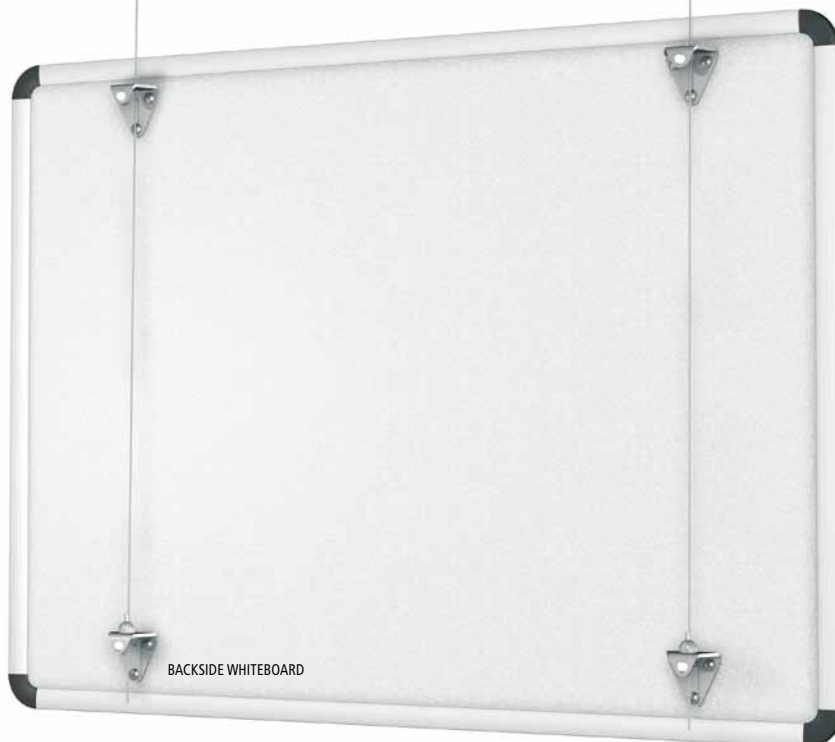

WHITEBOARDSET | CLICK FRAMES

NEW

The Whiteboardset is applicable to Top Rail, Art Strip, Click Rail, Click Rail Pro, Deco Rail and Combi Rail Pro Light.