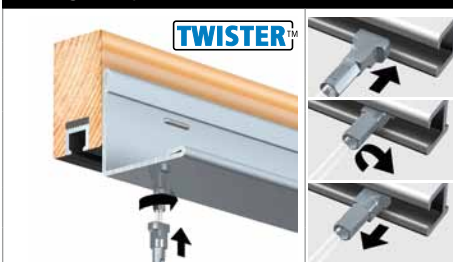

WIRES - TWISTER

TWISTER
PERLON
MAX. 20 kg

TWISTER
STEELWIRE
MAX. 20 kg

TWISTER ON ROD
WHITE
MAX. 20 kg

ARTICLE NR. 100 cm

09.23100

09.33100

9.4196

ARTICLE NR. 150 cm

09.23150

09.33150

X

ARTICLE NR. 200 cm

09.23200

09.33200

9.4198

ARTICLE NR. 250 cm

09.23250

09.33250

X

ARTICLE NR. 300 cm

09.23300

09.33300

X

ARTICLE NR. 500 cm

09.23500

09.33500

X