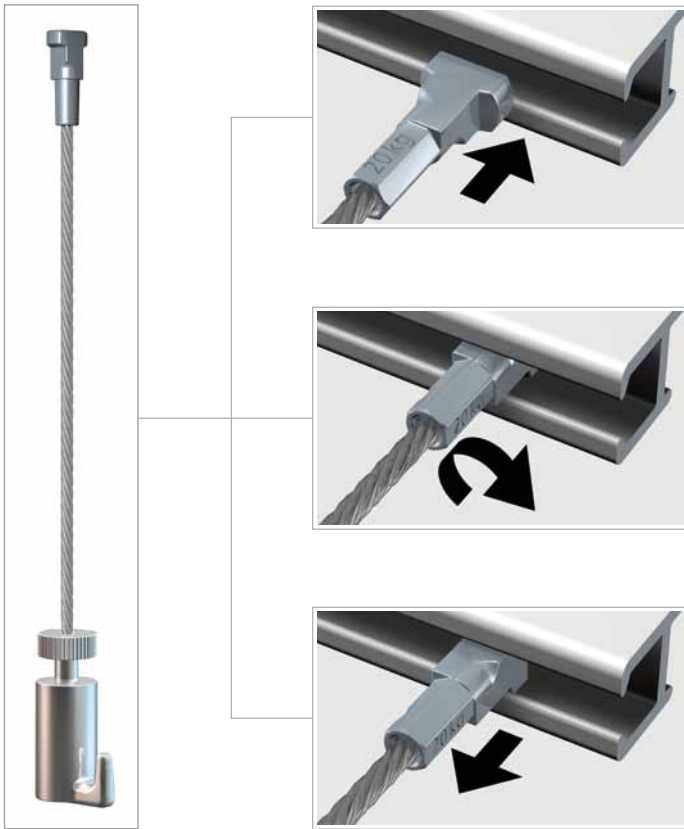

Twister offers the most logical way of hooking into the rail: twist, click and done. You can hang your work of art anywhere you want. Twister is suitable for the Click Rail, Click Rail Pro, Top Rail, Combi Rail Pro Light, Art Strip and Deco Rail.

SIMPLE, SAFE & STRONG

The Twister hanging wire is a unique innovation, which incorporates flexibility, simplicity and safety. It has never been so easy to hang, replace or remove your decorations wherever you want, without damaging your walls. The locking system is absolutely safe up to (max.) 20 kg/m.