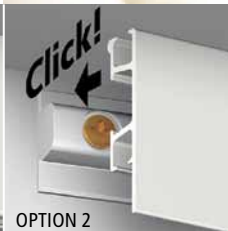

CLICK RAIL PRO

The Click Rail Pro is the perfect hanging system for the professional user, who demands the look and qualities of the Click Rail. The Click Rail Pro provides a heavier finish, which is even faster to mount and offers the choice between two different hanging options, each with their own unique qualities. With the first hanging option, you choose an installation where the rail connects perfectly to the ceiling. Hanging option 2 provides a subtle, "invisible hanging" through hidden sliders. The Click Rail Pro is available in a Primer finish, enabling you to paint it over in the same colour as your walls. Your hanging system will beautifully fade over into your wall and provide an overall subtle, perfectly finished look.